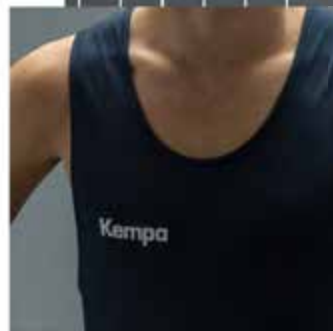

WRESTLING SUIT SET OF 2

Art. 2001234010001

Size 116, 128, 140, 152, 164
S, M, L, XL, XXL, 3XL

Material Soft, lightweight and particularly durable material

01 red and blue