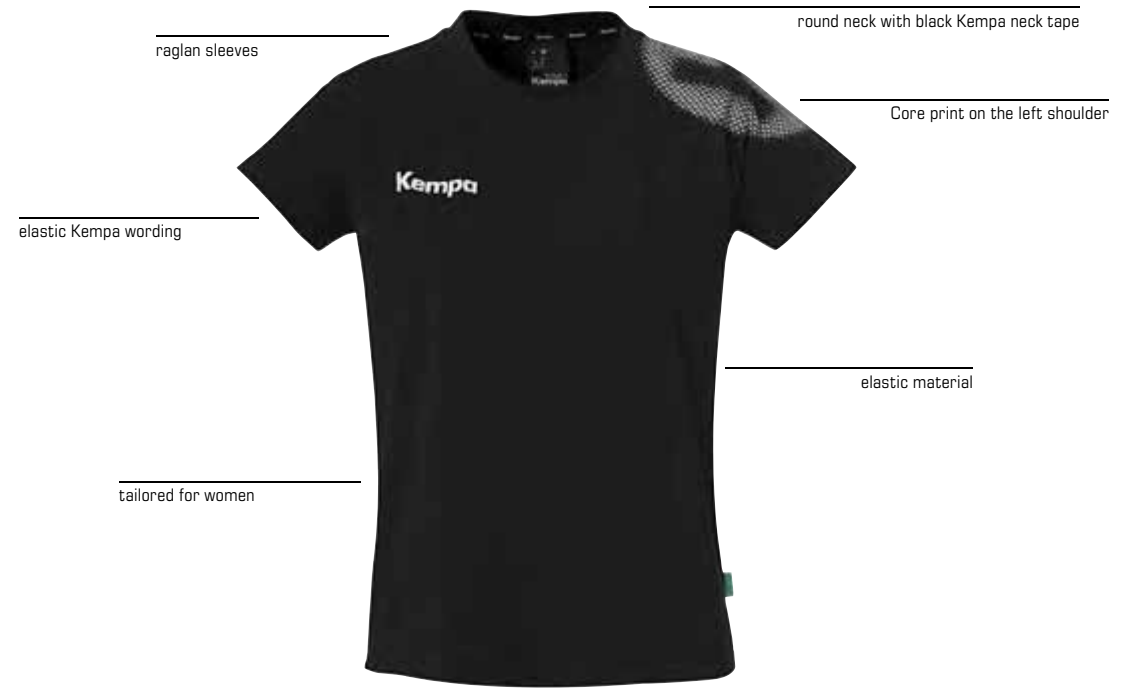

02

03

04

CORE 26

01