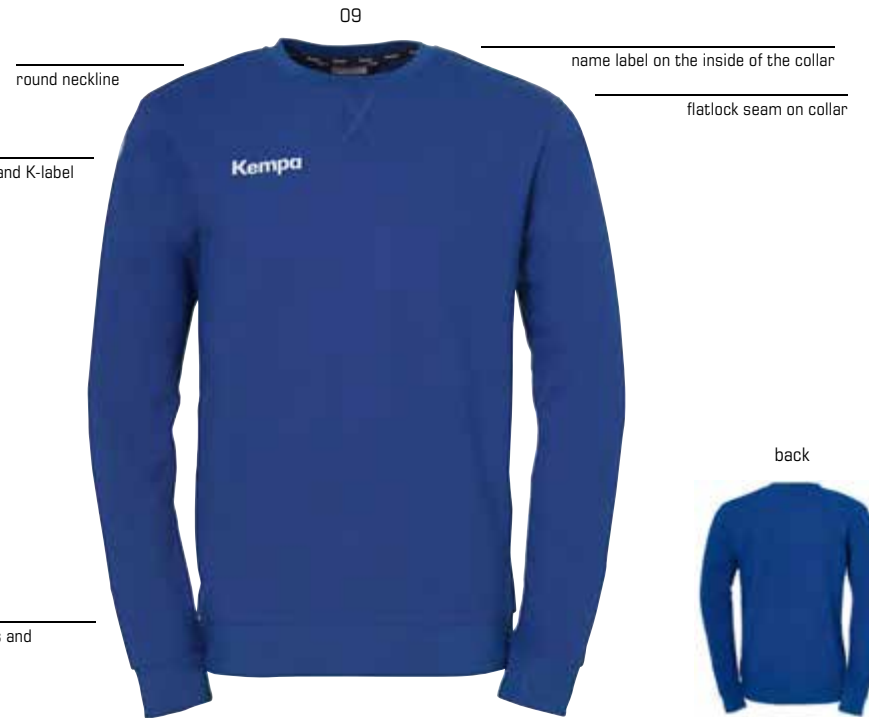

TRAINING TOP

Art. 2003641

Size 116, 128, 140, 152, 164
S, M, L, XL, XXL, 3XL, 4XL

Material 80% cotton, 20% polyester
05 85% cotton, 15% viscose

01 black, **02** red, **03** navy, **04** hope green, **05** dark grey mélange,
07 lagoon, **08** kempablue, **09** royal