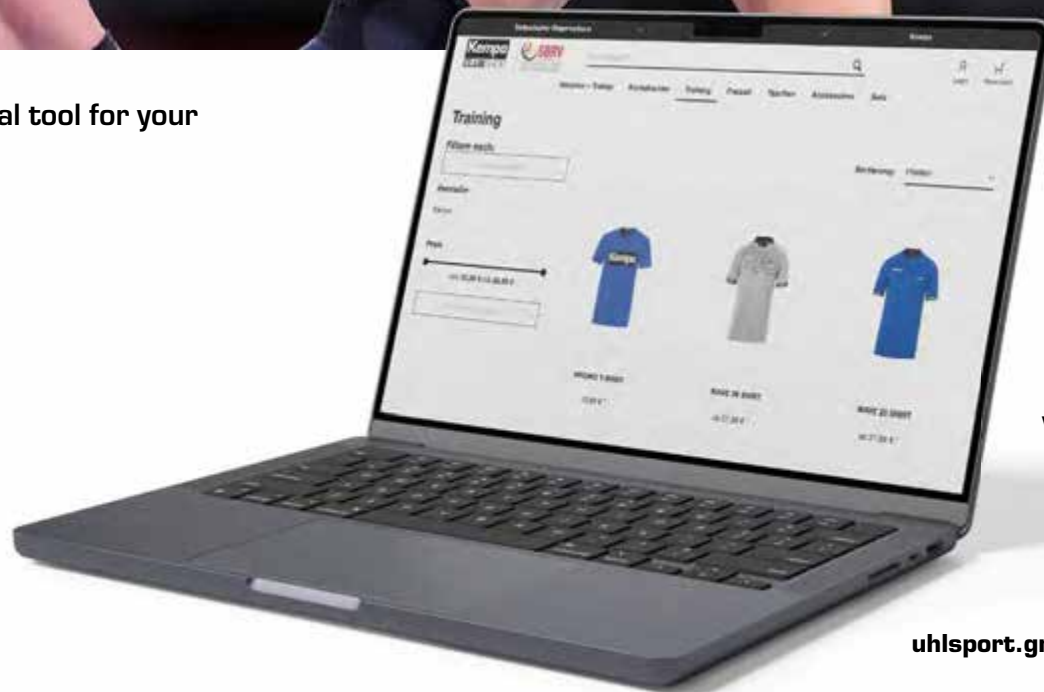

Apply for
your Clubshop
now!

uhlsport.group/clubshop